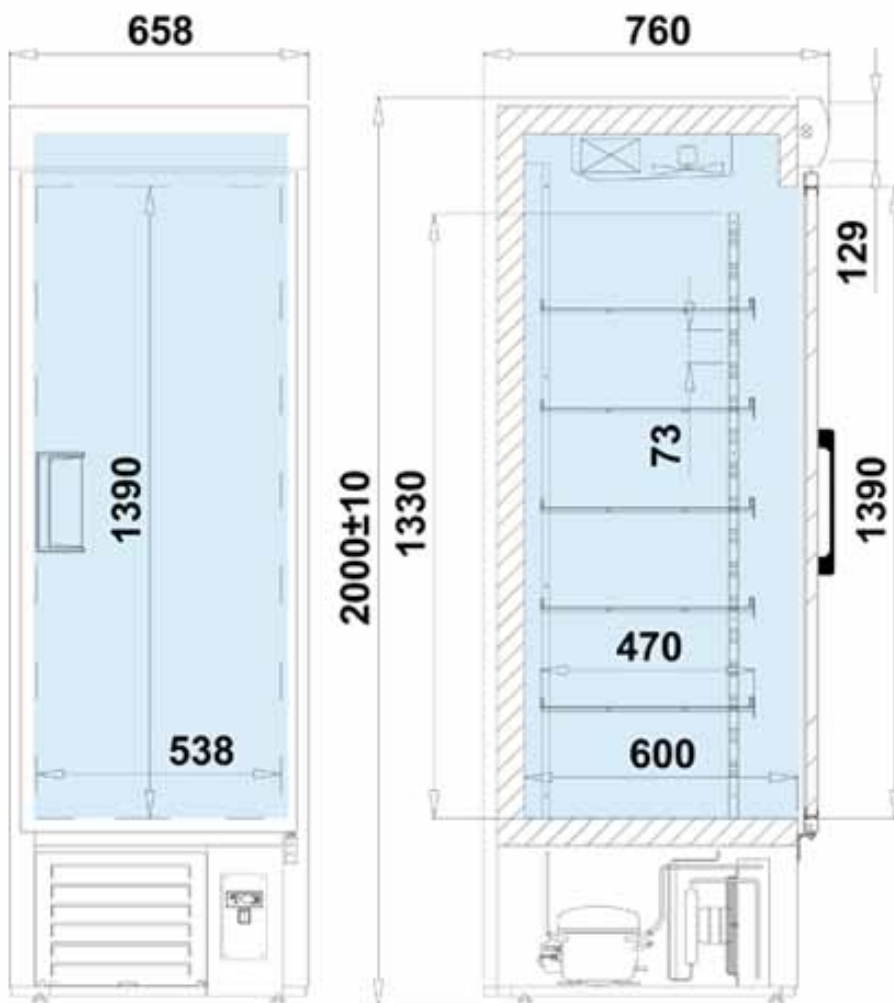

Display Freezers- I-Eve 1 M

I-Eve 1 M*

Technical parameters:

Model	Dimension (ext.) H x W x D [mm]	Capacity [dm³]	Shelves with low base	Power Consumption [kWh/24h]	Weight [kg]
I-Eve 1 M	2000 x 658 x 760	500	6	8,00	110

* - Picture above presents unit with either some or all available extras. Please note that the look of basic version of cabinet, or one of your choice, may vary from presented.